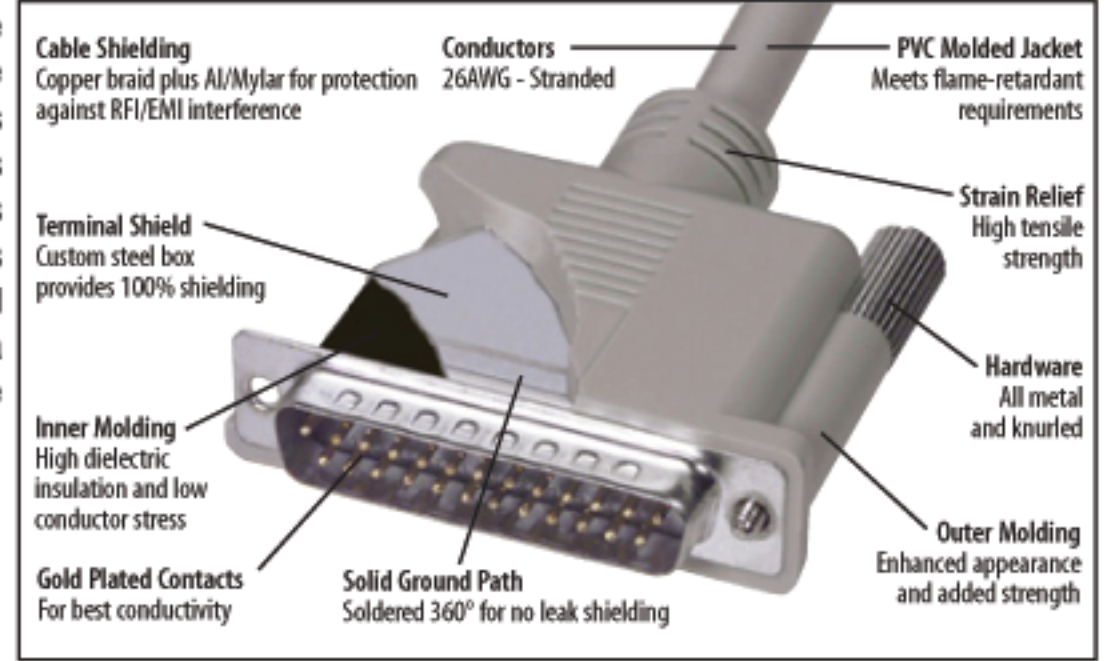

Premium Molded D-sub Cable, DB9 Male / Female, 10 ft

Features for this product

- Foil plus braid shield provides maximum protection against EMI/RFI
- All lines wired straight through for extending serial devices
- Hex nuts on female connectors are removable to expose 4-40 thumbscrews
- Gold plated contacts provide reliable connections with repeated mating cycles
- DB9 male to female connectors, lengths range from 2.5 ft. to 50 ft.

L-com's top of the line offering of D-sub cable assemblies provide maximum protection against data corrupting EMI/RFI. Double shielded cable (copper braid plus aluminum mylar foil) and a custom steel internal enclosure separate these cables from any off the shelf D-sub cable on the market. Ideal for any electrically noisy environment where fans, motors or switches are nearby. Custom lengths and pinouts are available with modest minimum requirements.

Details for this D-Subminiature product

L-com Item #	CS2N9MF-10
Manufacturer	L-com
UPC #	822335012684
RoHS Status	Partially RoHS Compliant Stock 

Item #	Description	1-9	10-24	25-99	100-249	250-499
--------	-------------	-----	-------	-------	---------	---------

Premium D-Sub Cable Assemblies - Fully Populated and Double Shielded

The CS2N Series of D-Sub cable assemblies is our top of the line D-Sub cabling offering. These cables offer the best features for those applications where only the best will do. The bulk cable utilizes 26AWG stranded conductors with double shielding (copper braid plus aluminum mylar foil) and flexible PVC jacket. Fully molded backshells also have a unique stamped steel internal enclosure that provides the ultimate in shielding performance. Mounting is done via rugged 4-40 thumbscrews that are easy to grip without the need for a screwdriver. Hex nuts on female connectors are removable to expose 4-40 thumbscrews. Color: Light Gray.